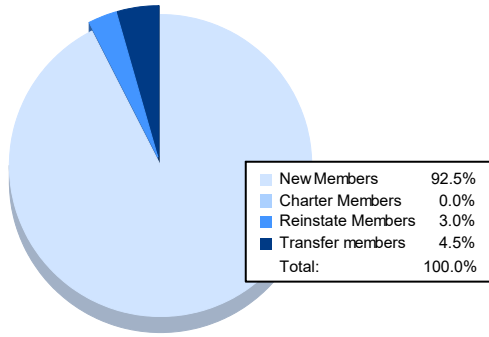

Year	New Clubs	Dropped Clubs	Gain/ Loss Clubs	New Members	Charter Members	Reinstate Members	Transfer Members	Total Member Added	Total Members Dropped	Gain/ Loss Members
2017-2018	1	2	-1	92	25	3	0	120	88	32
2018-2019	3	1	2	66	73	9	1	149	131	18
2019-2020	1	2	-1	61	21	3	4	89	109	-20
2020-2021	3	0	3	88	63	0	17	168	106	62
2021-2022	0	3	-3	62	0	2	3	67	130	-63
<b>Average</b>	<b>2</b>	<b>2</b>	<b>0</b>	<b>74</b>	<b>36</b>	<b>3</b>	<b>5</b>	<b>119</b>	<b>113</b>	<b>6</b>

### Membership Composition June 2022 Cumulative