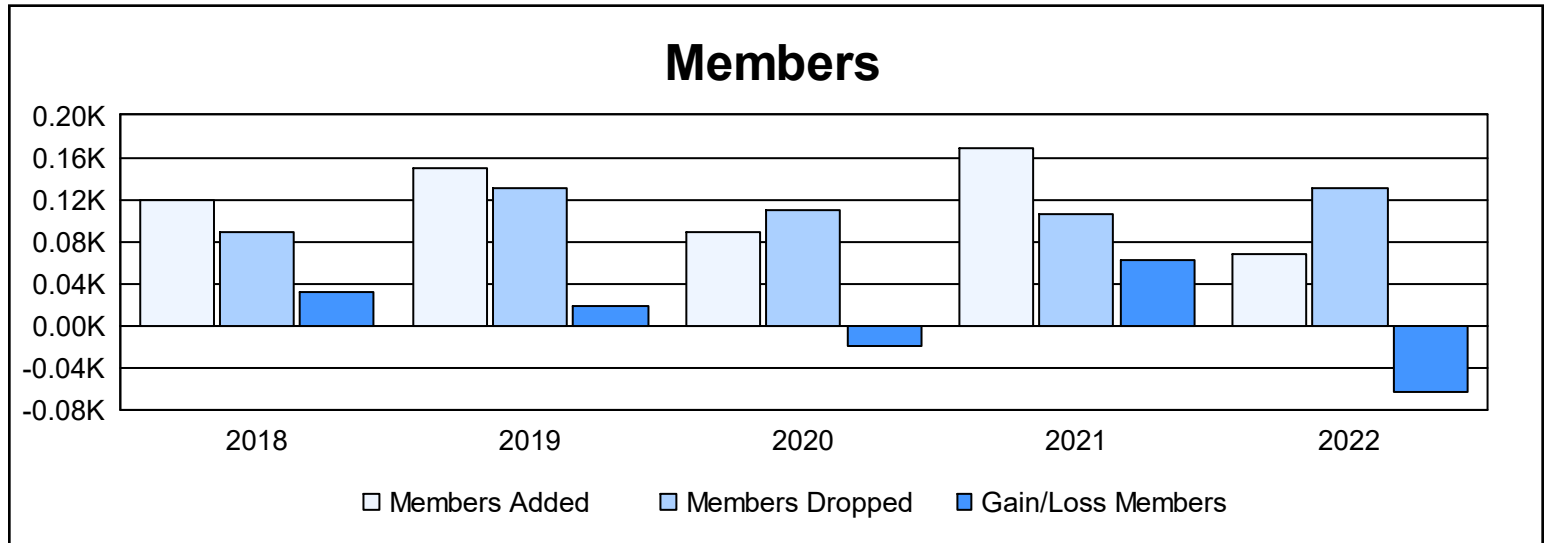

Year	New Clubs	Dropped Clubs	Gain/ Loss Clubs	New Members	Charter Members	Reinstate Members	Transfer Members	Total Member Added	Total Members Dropped	Gain/ Loss Members
2017-2018	1	2	-1	92	25	3	0	120	88	32
2018-2019	3	1	2	66	73	9	1	149	131	18
2019-2020	1	2	-1	61	21	3	4	89	109	-20
2020-2021	3	0	3	88	63	0	17	168	106	62
2021-2022	0	3	-3	62	0	2	3	67	130	-63
<b>Average</b>	<b>2</b>	<b>2</b>	<b>0</b>	<b>74</b>	<b>36</b>	<b>3</b>	<b>5</b>	<b>119</b>	<b>113</b>	<b>6</b>

### Membership Composition June 2022 Cumulative