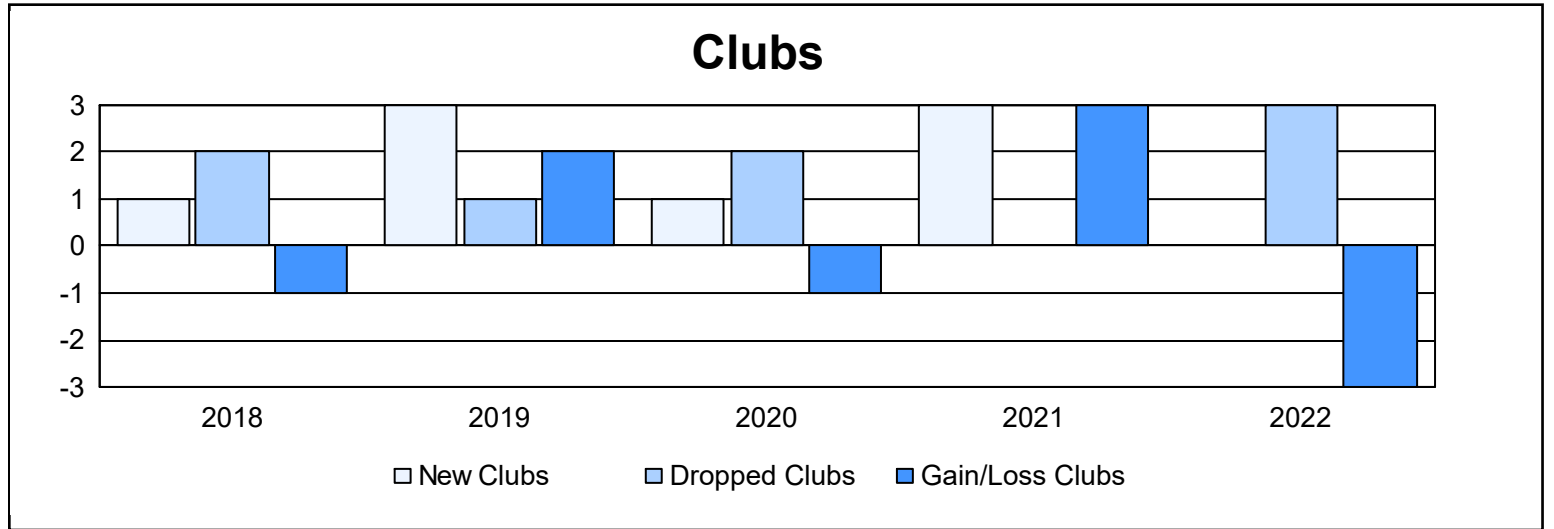

Year	New Clubs	Dropped Clubs	Gain/ Loss Clubs	New Members	Charter Members	Reinstate Members	Transfer Members	Total Member Added	Total Members Dropped	Gain/ Loss Members
2017-2018	1	2	-1	92	25	3	0	120	88	32
2018-2019	3	1	2	66	73	9	1	149	131	18
2019-2020	1	2	-1	61	21	3	4	89	109	-20
2020-2021	3	0	3	88	63	0	17	168	106	62
2021-2022	0	3	-3	62	0	2	3	67	130	-63
<b>Average</b>	<b>2</b>	<b>2</b>	<b>0</b>	<b>74</b>	<b>36</b>	<b>3</b>	<b>5</b>	<b>119</b>	<b>113</b>	<b>6</b>

### Membership Composition June 2022 Cumulative